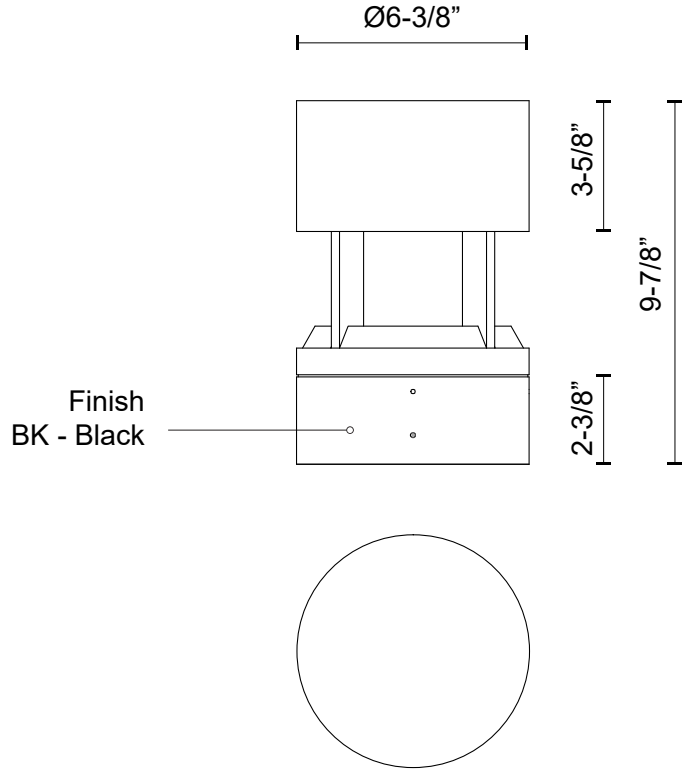

EB40910-BK-UNV
 Black

SPECIFICATION DETAILS

Fixture Dimensions	D6-3/8" x H9-7/8"
Light Source	LED with DC Driver
Wattage	24W
Total Lumens	2500lm
Delivered Lumens	884lm
Voltage	120-277V
Color Temperature	3000K
CRI (Ra)	80CRI
Optional Color Temps	2700K - 5000K Available, Minimum Order Quantities Apply
LED Rated Life	50,000 hours
Dimming	100% - 10%, TRIAC or ELV Dimmer (Not Included)
Location	Wet
Illumination Direction	Down
Paint Finish	BK02

* For custom options, consult factory for details.
 * For warranty information, please visit www.kuzcolighting.com/warranty

DESCRIPTION

Architecturally designed high-power LED exterior bollard fixture. This die-cast aluminum cylinder with a powder-coated finish features a high top with a radiant downlight to illuminate walkways and paths effectively.